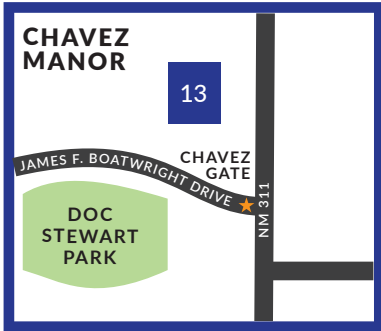

CANNON AFB

FORCE SUPPORT & POINTS OF INTEREST

MAP LEGEND

- 1) Aero Club
- 2) Airmen's Attic
- 3) Airman & Family Readiness Center
- 4) Airmen Leadership School
- 5) Auto Skills
- 6) Base Theater
- 7) Burger King
- 8) BX
- 9) Cannon CDC
- 10) Cannon Lanes
- 11) Cannon Library
- 12) Caprock Inn
- 13) Chavez CDC
- 14) Chip Shot Dining Room
- 15) Commissary
- 16) Community Center
- 17) Domino's Pizza
- 18) Fitness Center
- 19) ITT
- 20) Landing Zone
- 21) Marketing
- 22) Med Group
- 23) Outdoor Rec
- 24) Passports & ID
- 25) Pecos Trail Dining Facility
- 26) Pool
- 27) Resale Lot
- 28) School Age Program
- 29) Shopette
- 30) Subway
- 31) Starbucks
- 32) Taco Bell
- 33) Tailgate Sports Lounge
- 34) Thrift Store
- 35) Whispering Winds Golf Course
- 36) Youth Center